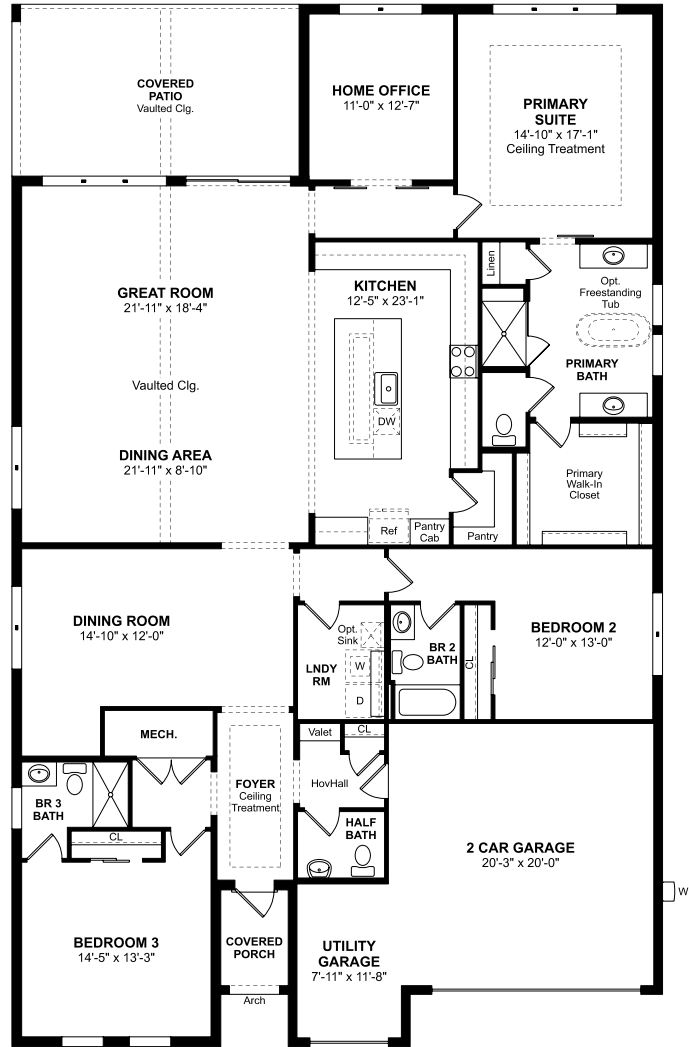

# The Franklin

## FLOORPLAN

First Floor

### PLAN DETAILS

3,012 Square Feet | 3 Bedrooms | 3.5 Baths | 2 Car Garage

\*Note 1: Renderings and plans shown are concepts of home designs and the features of this community. Purchaser should be aware that illustrations, including photo renderings, are conceptual only and may vary from actual homes and features. Construction details and specific configurations may be changed, added, or deleted as necessary and without notice during planning and construction. Some renderings may show optional exteriors, features and landscaping that may not be included in base home price. Square footage listed is approximate and may vary from that of finished homes. In multi-family dwellings, the left-to-right orientation of each floorplan may be reversed or a mirror image of that depicted herein depending upon the location of the home. Exterior colors vary by building and are pre-selected by the builder. Purchasers shall not have any option as to exterior color selections for the home. Please see Sales Consultant for details. Purchaser should check with Sales Consultant to confirm accuracy of specifications to be utilized for planning purposes, K. Hovnanian® assumes no responsibility for normal variances in construction, changes required by municipal or other authorities, and necessary substitutions in materials and equipment by contractors and suppliers. Purchaser should inspect subdivision, utility and construction plans on file in the sales office for complete information regarding the physical features of the community. Plans, specifications, community amenities, standard features, availability, and prices are subject to change without notice.