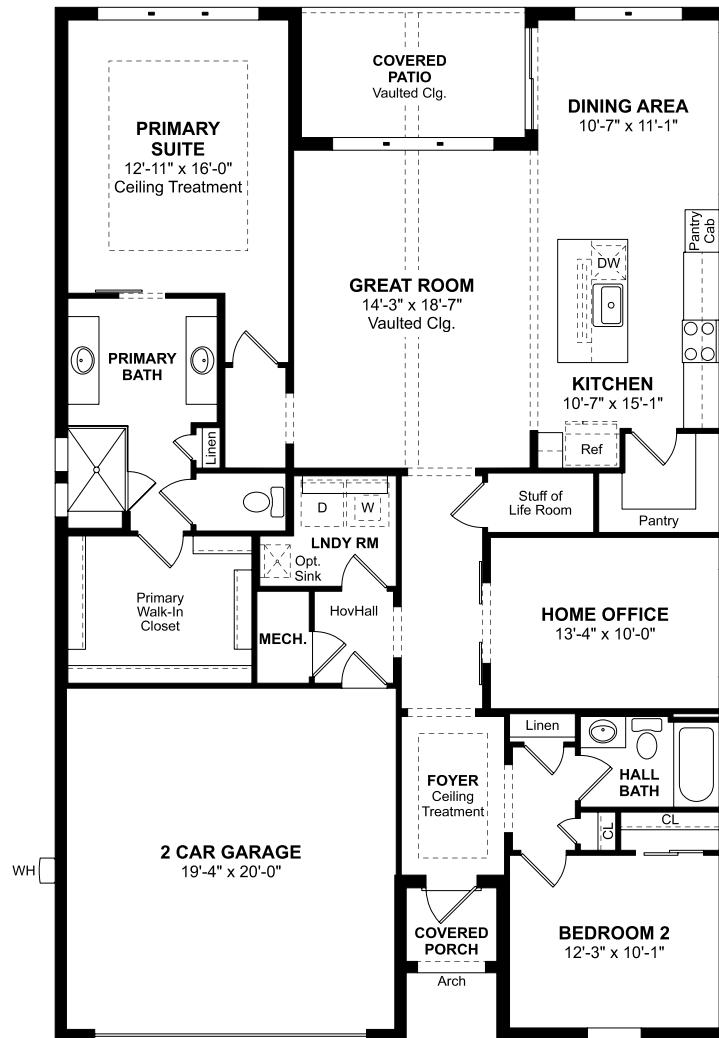

The Astaire

FLOORPLAN

First Floor

PLAN DETAILS

1,852 Square Feet | 2 Bedrooms | 2 Baths | 2 Car Garage

*Note 1: Renderings and plans shown are concepts of home designs and the features of this community. Purchaser should be aware that illustrations, including photo renderings, are conceptual only and may vary from actual homes and features. Construction details and specific configurations may be changed, added, or deleted as necessary and without notice during planning and construction. Some renderings may show optional exteriors, features and landscaping that may not be included in base home price. Square footage listed is approximate and may vary from that of finished homes. In multi-family dwellings, the left-to-right orientation of each floorplan may be reversed or a mirror image of that depicted herein depending upon the location of the home. Exterior colors vary by building and are pre-selected by the builder. Purchasers shall not have any option as to exterior color selections for the home. Please see Sales Consultant for details. Purchaser should check with Sales Consultant to confirm accuracy of specifications to be utilized for planning purposes, K. Hovnanian® assumes no responsibility for normal variances in construction, changes required by municipal or other authorities, and necessary substitutions in materials and equipment by contractors and suppliers. Purchaser should inspect subdivision, utility and construction plans on file in the sales office for complete information regarding the physical features of the community. Plans, specifications, community amenities, standard features, availability, and prices are subject to change without notice.