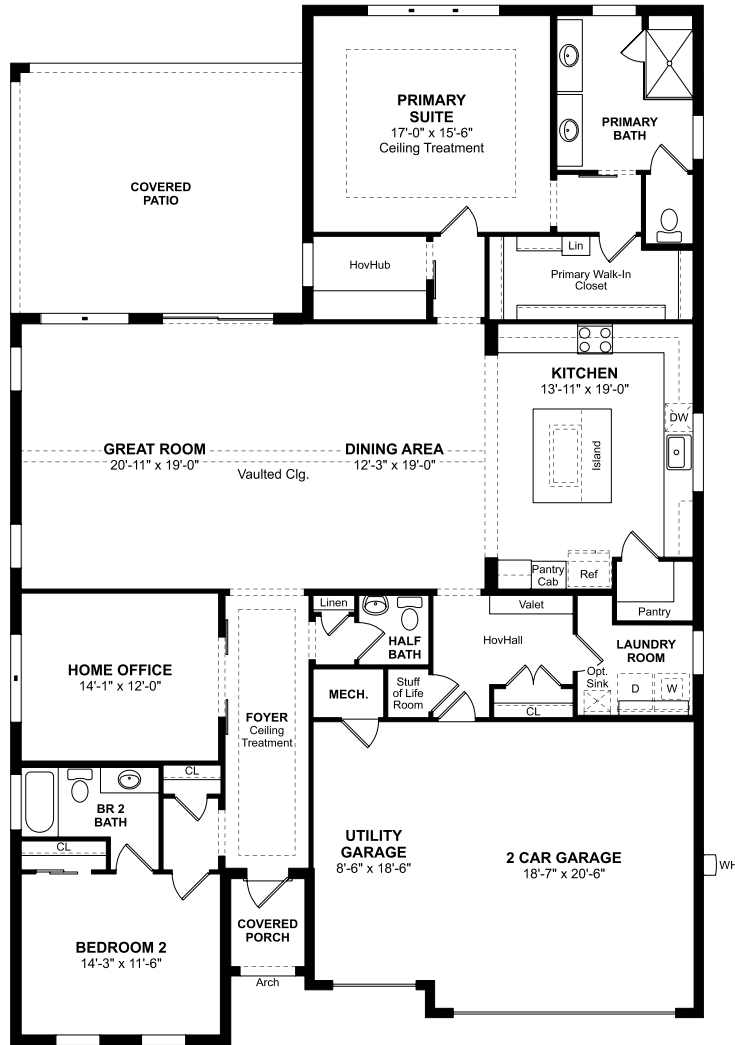

# The Carver

## FLOORPLAN

First Floor

### PLAN DETAILS

2,539 Square Feet | 2 Bedrooms | 2.5 Baths | 2 Car Garage

\*Note 1: Renderings and plans shown are concepts of home designs and the features of this community. Purchaser should be aware that illustrations, including photo renderings, are conceptual only and may vary from actual homes and features. Construction details and specific configurations may be changed, added, or deleted as necessary and without notice during planning and construction. Some renderings may show optional exteriors, features and landscaping that may not be included in base home price. Square footage listed is approximate and may vary from that of finished homes. In multi-family dwellings, the left-to-right orientation of each floorplan may be reversed or a mirror image of that depicted herein depending upon the location of the home. Exterior colors vary by building and are pre-selected by the builder. Purchasers shall not have any option as to exterior color selections for the home. Please see Sales Consultant for details. Purchaser should check with Sales Consultant to confirm accuracy of specifications to be utilized for planning purposes, K. Hovnanian® assumes no responsibility for normal variances in construction, changes required by municipal or other authorities, and necessary substitutions in materials and equipment by contractors and suppliers. Purchaser should inspect subdivision, utility and construction plans on file in the sales office for complete information regarding the physical features of the community. Plans, specifications, community amenities, standard features, availability, and prices are subject to change without notice.