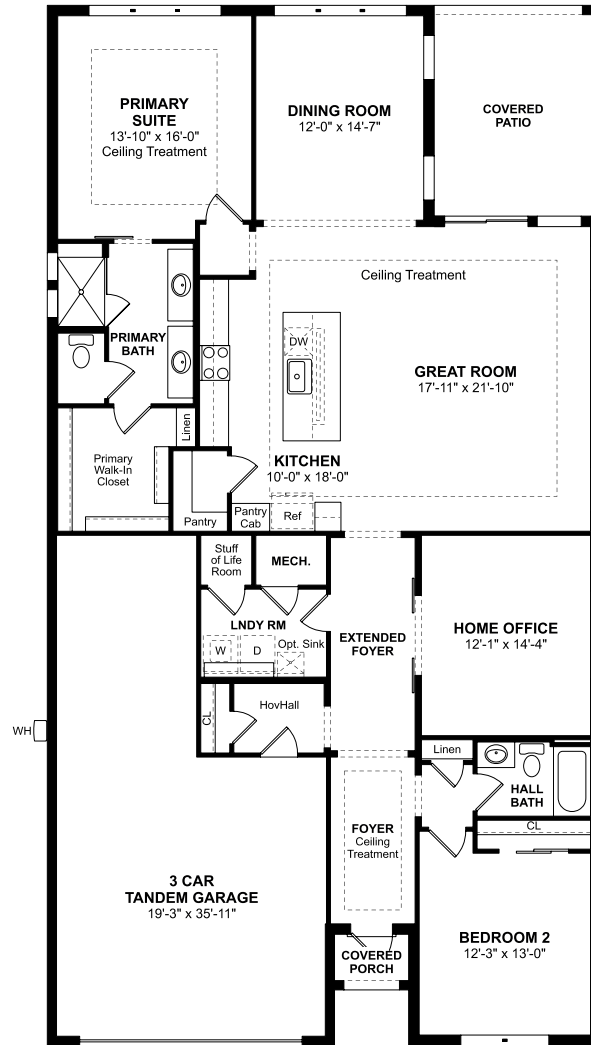

The Kelly

FLOORPLAN

First Floor

PLAN DETAILS

2,163 Square Feet | 2 Bedrooms | 2 Baths | 3 Car Garage

*Note 1: Renderings and plans shown are concepts of home designs and the features of this community. Purchaser should be aware that illustrations, including photo renderings, are conceptual only and may vary from actual homes and features. Construction details and specific configurations may be changed, added, or deleted as necessary and without notice during planning and construction. Some renderings may show optional exteriors, features and landscaping that may not be included in base home price. Square footage listed is approximate and may vary from that of finished homes. In multi-family dwellings, the left-to-right orientation of each floorplan may be reversed or a mirror image of that depicted herein depending upon the location of the home. Exterior colors vary by building and are pre-selected by the builder. Purchasers shall not have any option as to exterior color selections for the home. Please see Sales Consultant for details. Purchaser should check with Sales Consultant to confirm accuracy of specifications to be utilized for planning purposes, K. Hovnanian® assumes no responsibility for normal variances in construction, changes required by municipal or other authorities, and necessary substitutions in materials and equipment by contractors and suppliers. Purchaser should inspect subdivision, utility and construction plans on file in the sales office for complete information regarding the physical features of the community. Plans, specifications, community amenities, standard features, availability, and prices are subject to change without notice.