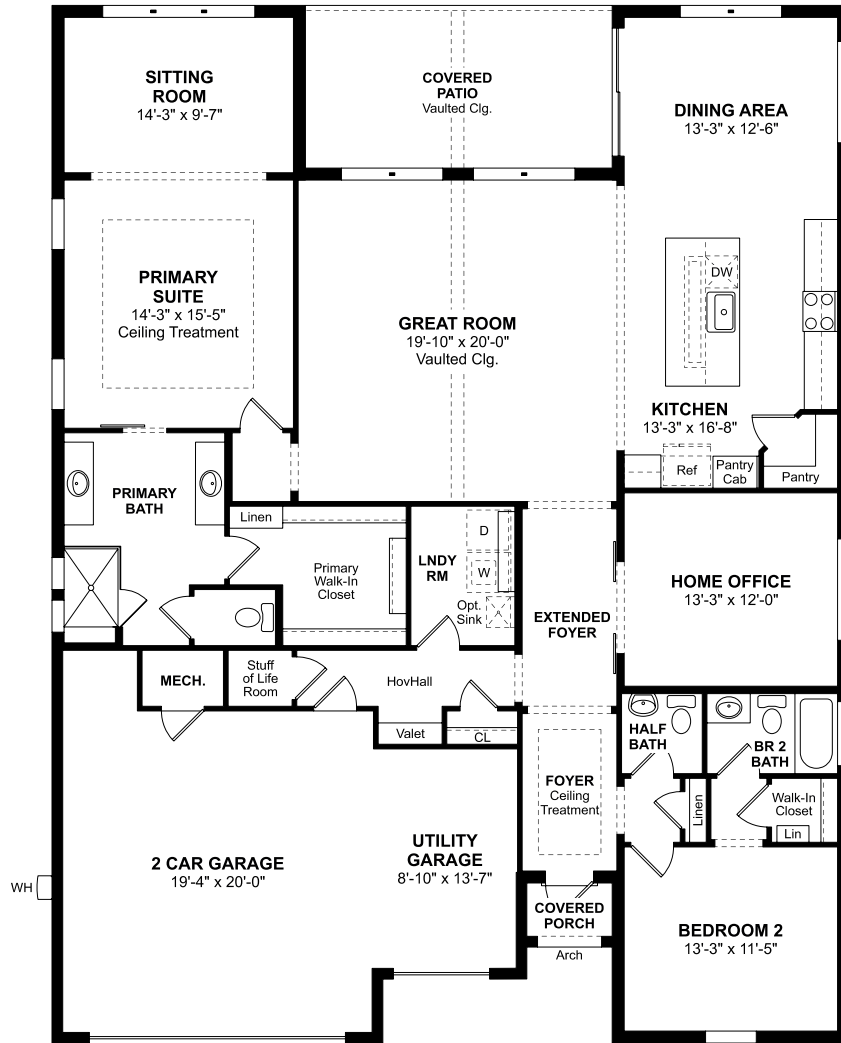

The Morse

FLOORPLAN

First Floor

PLAN DETAILS

2,375 Square Feet | 2 Bedrooms | 2.5 Baths | 2 Car Garage

*Note 1: Renderings and plans shown are concepts of home designs and the features of this community. Purchaser should be aware that illustrations, including photo renderings, are conceptual only and may vary from actual homes and features. Construction details and specific configurations may be changed, added, or deleted as necessary and without notice during planning and construction. Some renderings may show optional exteriors, features and landscaping that may not be included in base home price. Square footage listed is approximate and may vary from that of finished homes. In multi-family dwellings, the left-to-right orientation of each floorplan may be reversed or a mirror image of that depicted herein depending upon the location of the home. Exterior colors vary by building and are pre-selected by the builder. Purchasers shall not have any option as to exterior color selections for the home. Please see Sales Consultant for details. Purchaser should check with Sales Consultant to confirm accuracy of specifications to be utilized for planning purposes, K. Hovnanian® assumes no responsibility for normal variances in construction, changes required by municipal or other authorities, and necessary substitutions in materials and equipment by contractors and suppliers. Purchaser should inspect subdivision, utility and construction plans on file in the sales office for complete information regarding the physical features of the community. Plans, specifications, community amenities, standard features, availability, and prices are subject to change without notice.