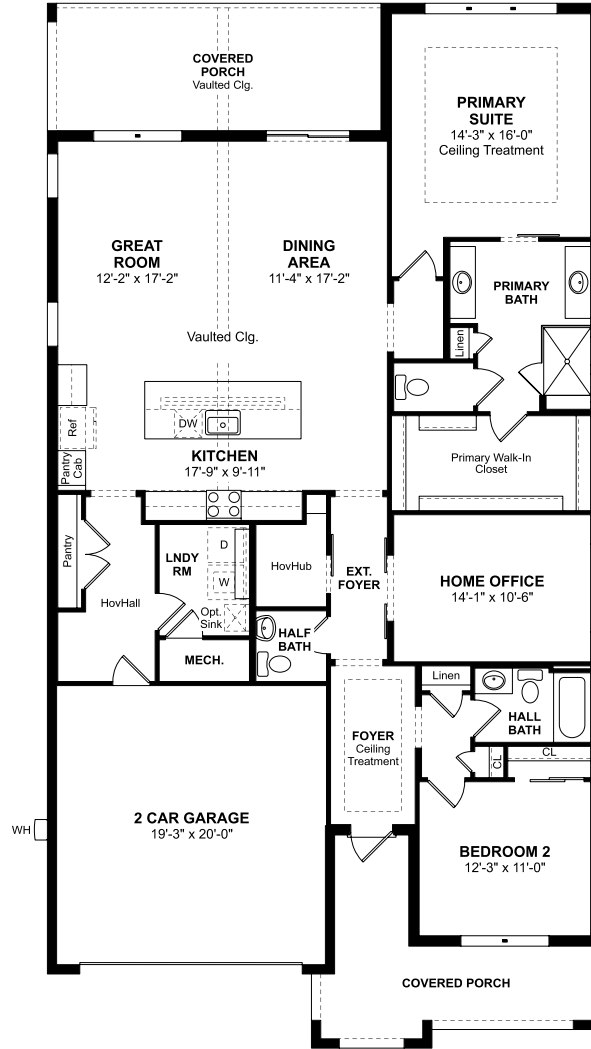

The Stanwyck

FLOORPLAN

First Floor

PLAN DETAILS

2,058 Square Feet | 2 Bedrooms | 2.5 Baths | 2 Car Garage

*Note 1: Renderings and plans shown are concepts of home designs and the features of this community. Purchaser should be aware that illustrations, including photo renderings, are conceptual only and may vary from actual homes and features. Construction details and specific configurations may be changed, added, or deleted as necessary and without notice during planning and construction. Some renderings may show optional exteriors, features and landscaping that may not be included in base home price. Square footage listed is approximate and may vary from that of finished homes. In multi-family dwellings, the left-to-right orientation of each floorplan may be reversed or a mirror image of that depicted herein depending upon the location of the home. Exterior colors vary by building and are pre-selected by the builder. Purchasers shall not have any option as to exterior color selections for the home. Please see Sales Consultant for details. Purchaser should check with Sales Consultant to confirm accuracy of specifications to be utilized for planning purposes, K. Hovnanian® assumes no responsibility for normal variances in construction, changes required by municipal or other authorities, and necessary substitutions in materials and equipment by contractors and suppliers. Purchaser should inspect subdivision, utility and construction plans on file in the sales office for complete information regarding the physical features of the community. Plans, specifications, community amenities, standard features, availability, and prices are subject to change without notice.