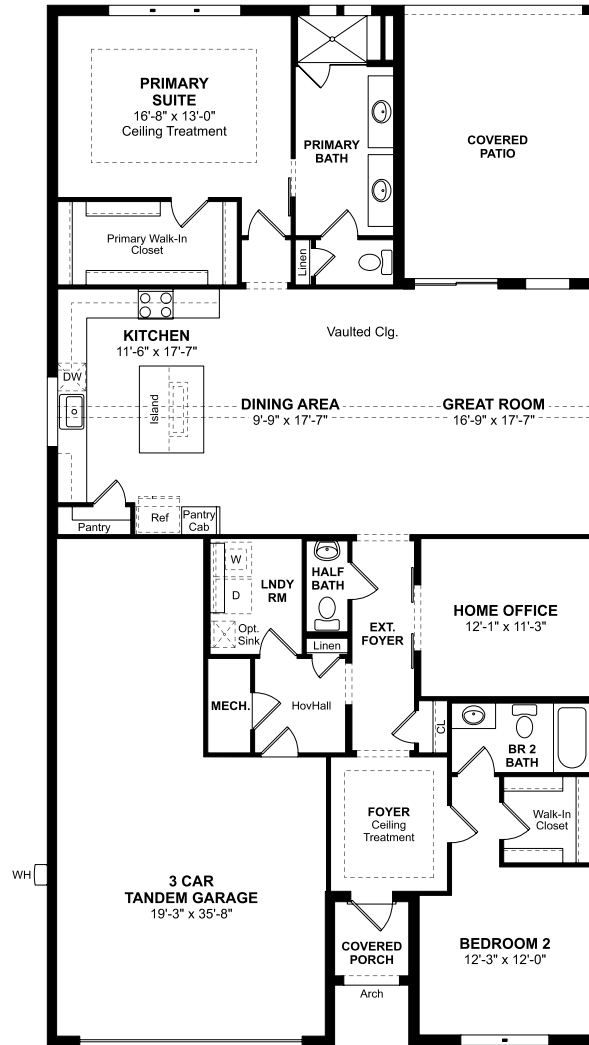

The Taylor

FLOORPLAN

First Floor

PLAN DETAILS

2,048 Square Feet | 2 Bedrooms | 2.5 Baths | 3 Car Garage

*Note 1: Renderings and plans shown are concepts of home designs and the features of this community. Purchaser should be aware that illustrations, including photo renderings, are conceptual only and may vary from actual homes and features. Construction details and specific configurations may be changed, added, or deleted as necessary and without notice during planning and construction. Some renderings may show optional exteriors, features and landscaping that may not be included in base home price. Square footage listed is approximate and may vary from that of finished homes. In multi-family dwellings, the left-to-right orientation of each floorplan may be reversed or a mirror image of that depicted herein depending upon the location of the home. Exterior colors vary by building and are pre-selected by the builder. Purchasers shall not have any option as to exterior color selections for the home. Please see Sales Consultant for details. Purchaser should check with Sales Consultant to confirm accuracy of specifications to be utilized for planning purposes, K. Hovnanian® assumes no responsibility for normal variances in construction, changes required by municipal or other authorities, and necessary substitutions in materials and equipment by contractors and suppliers. Purchaser should inspect subdivision, utility and construction plans on file in the sales office for complete information regarding the physical features of the community. Plans, specifications, community amenities, standard features, availability, and prices are subject to change without notice.