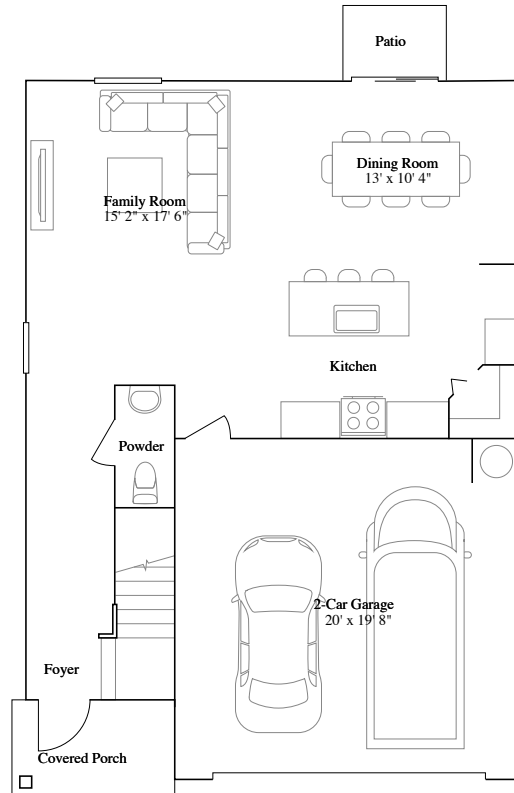

Columbus

4 bd . 2 ba . 1 half ba . 1,874 ft²

Columbus at The Palms Collection in Port St Lucie, FL

1st Floor

2nd Floor

Floorplan may vary by homesite. Learn more at.

<https://www.lennar.com/legal#floor-plans-and-elevations>