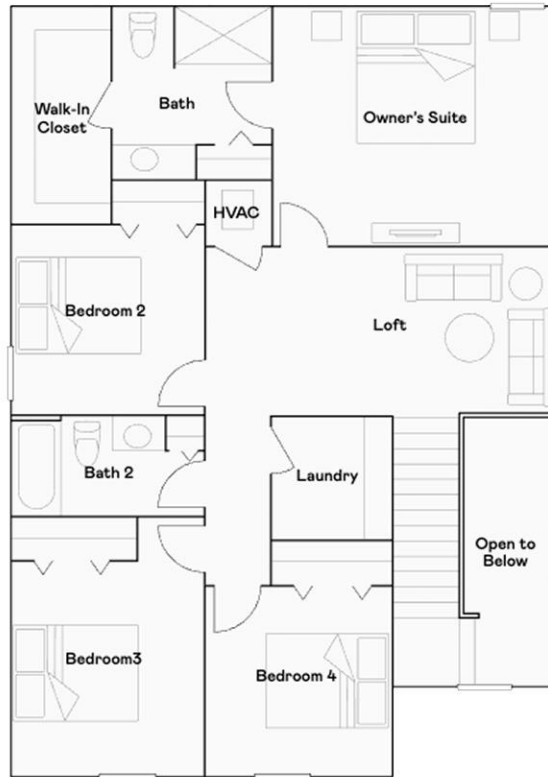

Columbus

4 bd . 2 ba . 1 half ba . 1,874 ft²

Columbus at The Palms Collection in Port St Lucie, FL

1st Floor

2nd Floor

Floorplan may vary by homesite. Learn more at.

<https://www.lennar.com/legal#floor-plans-and-elevations>