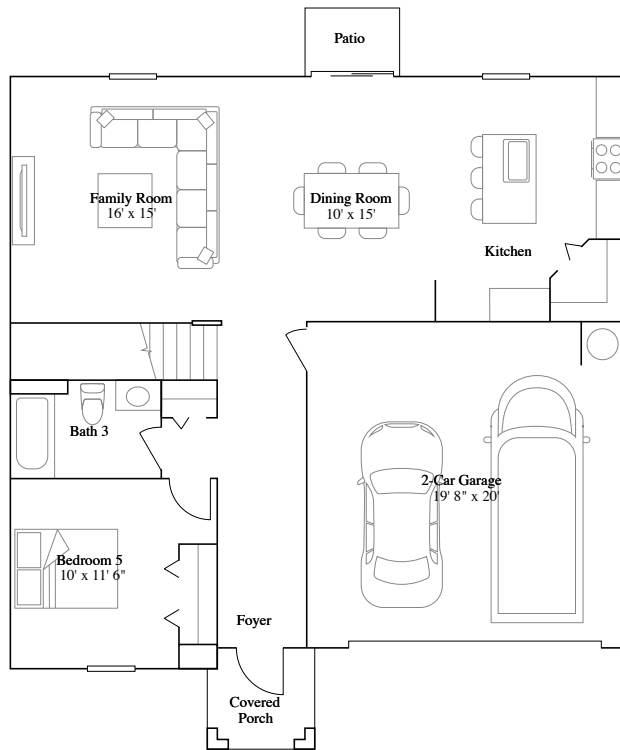

The Heritage Collection in Port St Lucie, FL

Eclipse

5 bd . 3 ba . 2,451 ft²

Eclipse at The Heritage Collection in Port St Lucie, FL

1st Floor

Feedback

Floorplan may vary by homesite. Learn more at.

<https://www.lennar.com/legal#floor-plans-and-elevations>

2nd Floor

Floorplan may vary by homesite. Learn more at.

<https://www.lennar.com/legal#floor-plans-and-elevations>