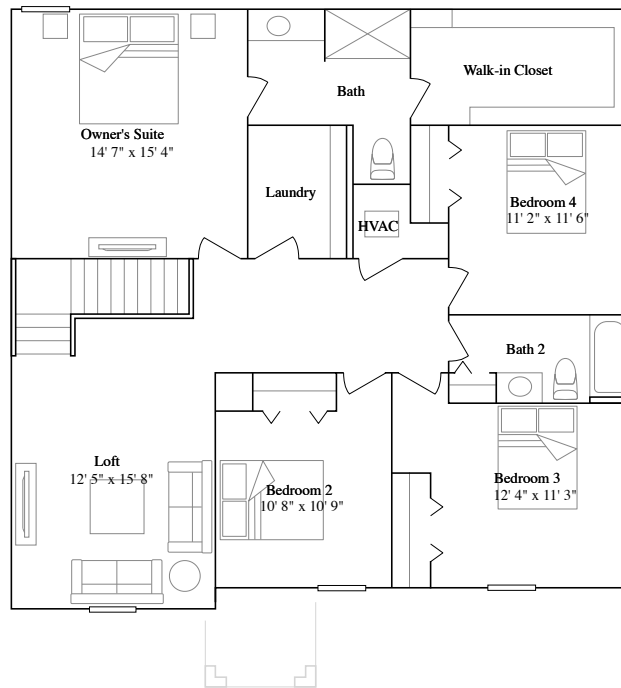

The Heritage Collection in Port St Lucie, FL

Eclipse

5 bd . 3 ba . 2,451 ft²

Eclipse at The Heritage Collection in Port St Lucie, FL

1st Floor

Feedback

Floorplan may vary by homesite. Learn more at.

<https://www.lennar.com/legal#floor-plans-and-elevations>

2nd Floor

Floorplan may vary by homesite. Learn more at.

<https://www.lennar.com/legal#floor-plans-and-elevations>