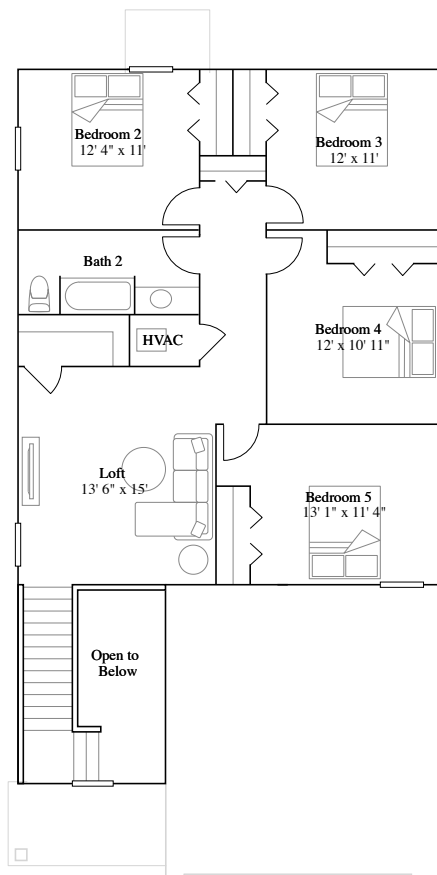

Georgia

5 bd . 2 ba . 1 half ba . 2,326 ft²

Georgia at The Palms Collection in Port St Lucie, FL

1st Floor

2nd Floor

Floorplan may vary by homesite. Learn more at.

<https://www.lennar.com/legal#floor-plans-and-elevations>