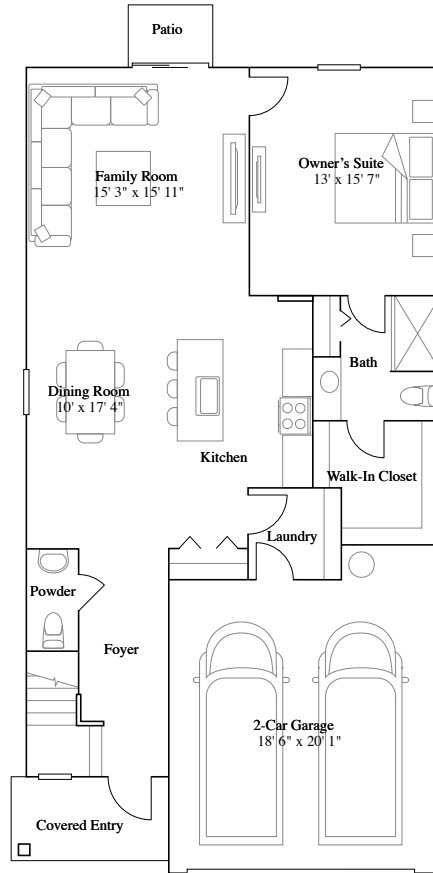

Georgia

5 bd . 2 ba . 1 half ba . 2,326 ft²

Georgia at The Palms Collection in Port St Lucie, FL

1st Floor

2nd Floor

Floorplan may vary by homesite. Learn more at.

<https://www.lennar.com/legal#floor-plans-and-elevations>