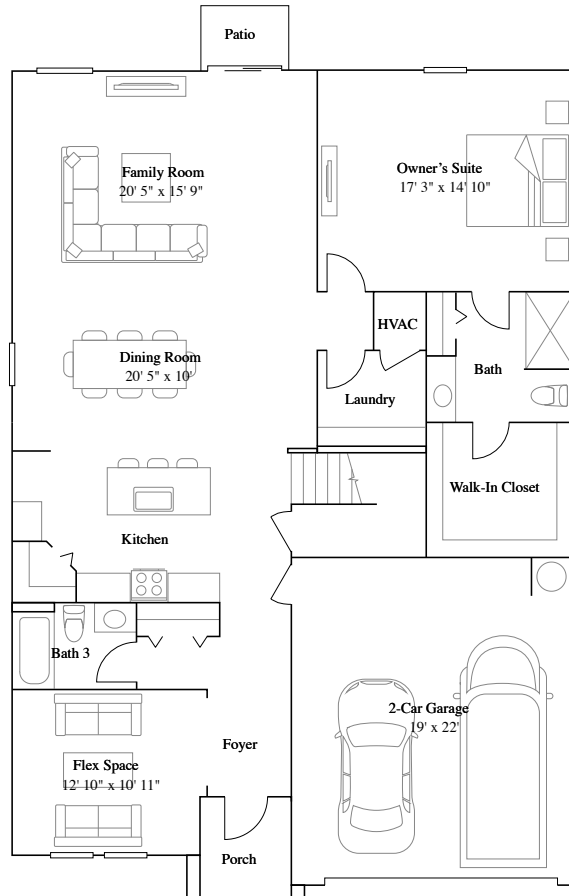

Honor

5 bd . 3 ba . 2,754 ft²

Honor at The Heritage Collection in Port St Lucie, FL

1st Floor

2nd Floor

Floorplan may vary by homesite. Learn more at.

<https://www.lennar.com/legal#floor-plans-and-elevations>