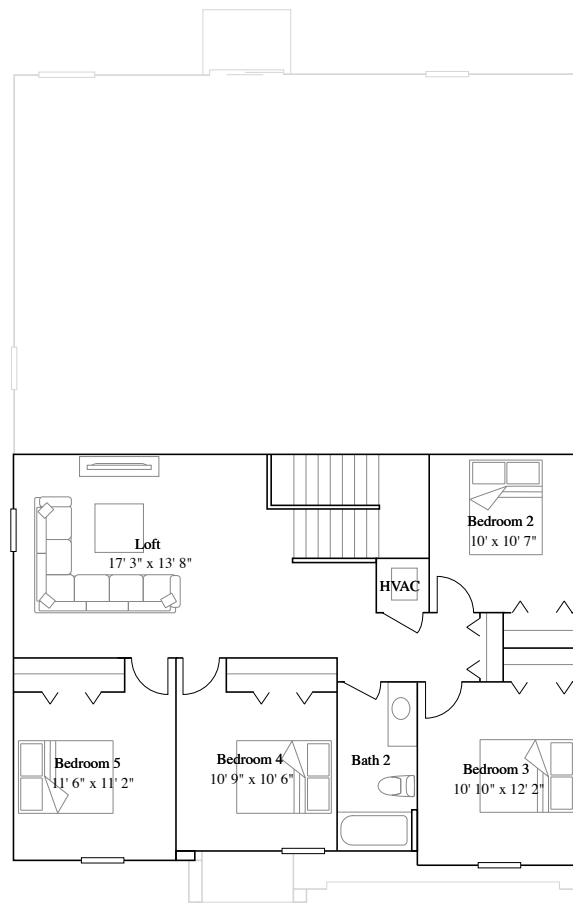

Honor

5 bd . 3 ba . 2,754 ft²

Honor at The Heritage Collection in Port St Lucie, FL

1st Floor

2nd Floor

Floorplan may vary by homesite. Learn more at.

<https://www.lennar.com/legal#floor-plans-and-elevations>