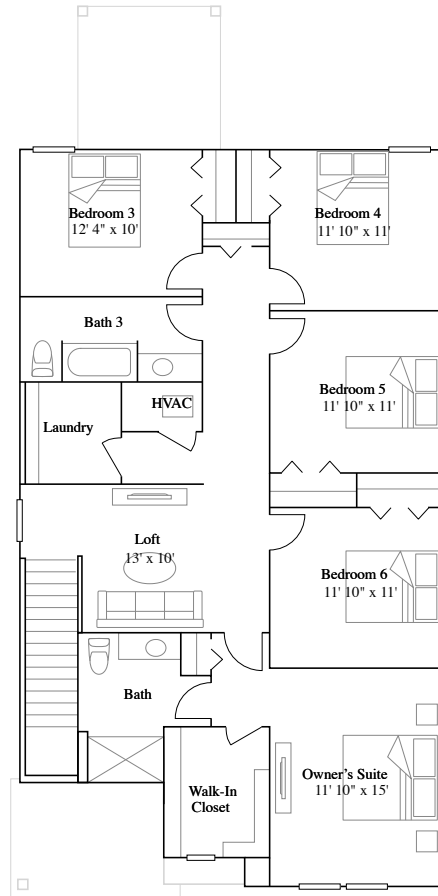

Jefferson

6 bd . 3 ba . 2,463 ft²

Jefferson at The Palms Collection in Port St Lucie, FL

1st Floor

2nd Floor

Floorplan may vary by homesite. Learn more at.

<https://www.lennar.com/legal#floor-plans-and-elevations>