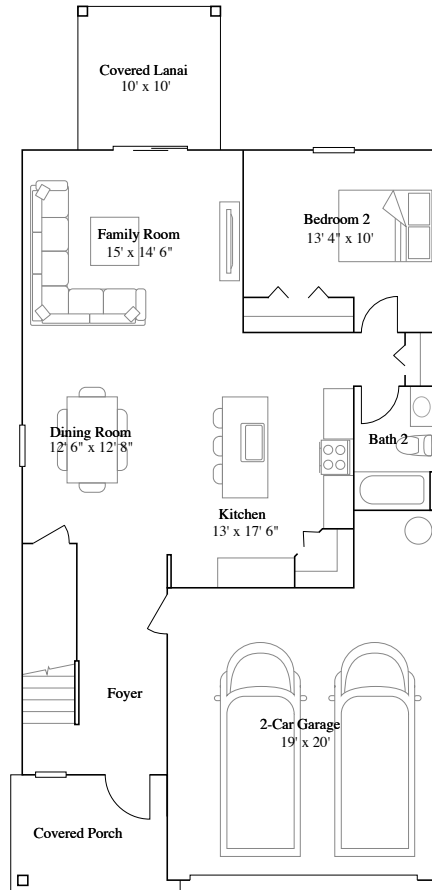

Jefferson

6 bd . 3 ba . 2,463 ft²

Jefferson at The Palms Collection in Port St Lucie, FL

1st Floor

2nd Floor

Floorplan may vary by homesite. Learn more at.

<https://www.lennar.com/legal#floor-plans-and-elevations>